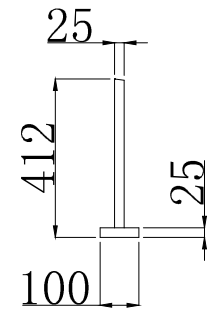

TRANSVERSAL SECTION "A"

TRANSVERSAL SECTION "C"

TRANSVERSAL SECTION "B"

TRANSVERSAL SECTION "D"

DL 500
Chock

DWN: BTJ

APPROVED: LXL

info@highfieldboats.com

DWG:

SCALE:

DATE: 2017.01.23

(C) Copyright reserved. No unauthorized use allowed.
All intellect - ideas - concepts remain the property of Highfield Boats