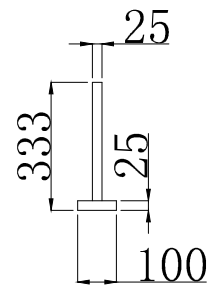

TRANSVERSAL SECTION "A"

TRANSVERSAL SECTION "C"

TRANSVERSAL SECTION "B"

TRANSVERSAL SECTION "D"

DL 500
Chock

DWN: BTJ

APPROVED: LXL

info@highfieldboats.com

DWG:

SCALE:

DATE: 2017.01.23

(C) Copyright reserved. No unauthorized use allowed.
All intellect - ideas - concepts remain the property of Highfield Boats