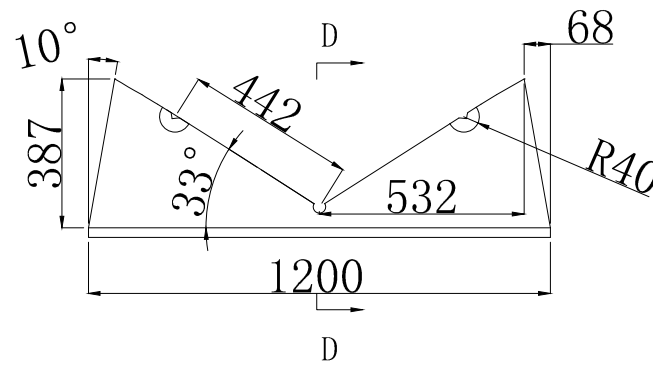

TRANSVERSAL SECTION "A"

TRANSVERSAL SECTION "C"

TRANSVERSAL SECTION "B"

TRANSVERSAL SECTION "D"

DL 500
Chock

DWN: BTJ

APPROVED: LXL

info@highfieldboats.com